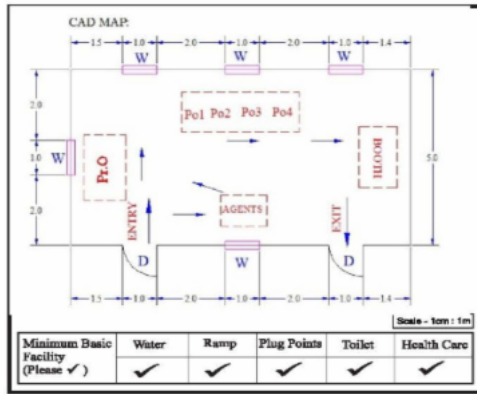

Nazri Naksha

Google Map View

Polling Station Building Front View

Polling Station Front View

Cad View

Key MAP View