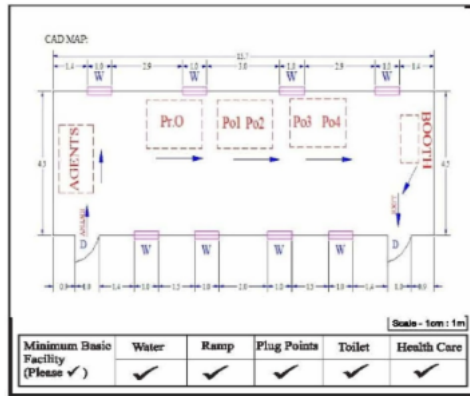

Nazri Naksha

Google Map View

Polling Station Building Front View

Polling Station Front View

Cad View

Key MAP View