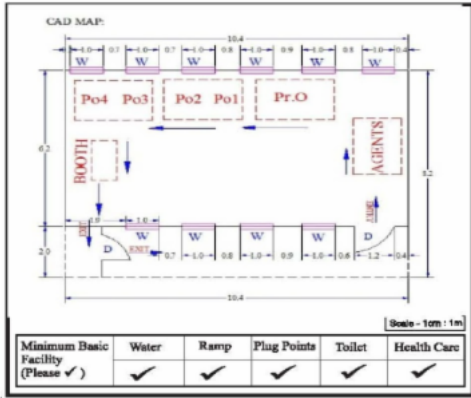

Nazri Naksha

Google Map View

Polling Station Building Front View

Polling Station Front View

Cad View

Key MAP View