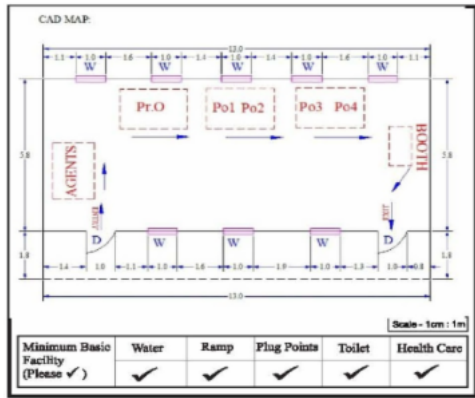

Nazri Naksha

Google Map View

Polling Station Building Front View

Polling Station Front View

Cad View

Key MAP View