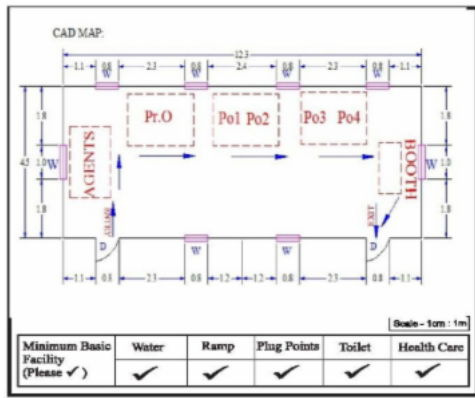

Nazri Naksha

Google Map View

Polling Station Building Front View

Polling Station Front View

Cad View

Key MAP View