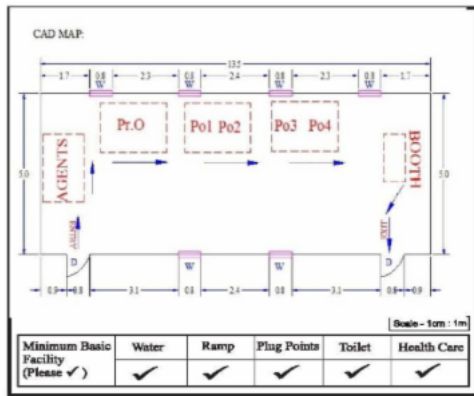

Nazri Naksha

Google Map View

Polling Station Building Front View

Polling Station Front View

Cad View

Key MAP View