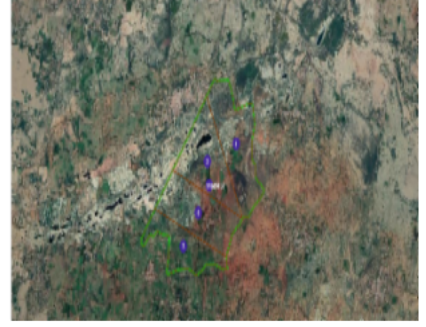

Nazri Naksha

Google Map View