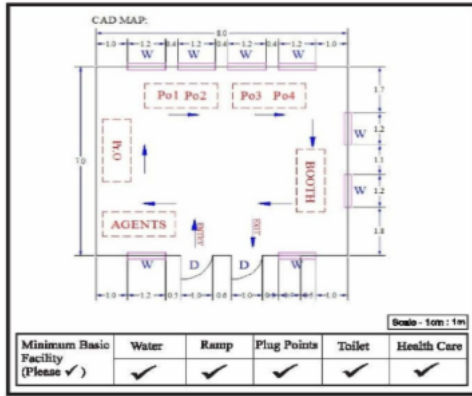

Nazri Naksha

Google Map View

Polling Station Building Front View

Polling Station Front View

Cad View

Key MAP View