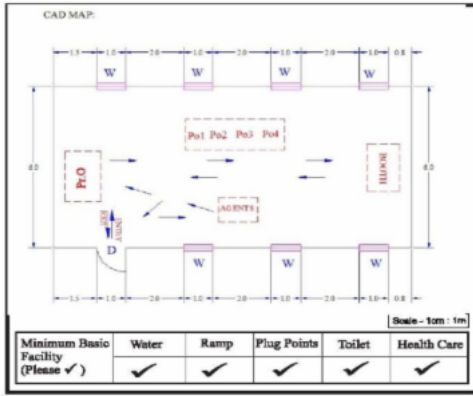

Nazri Naksha

Google Map View

Polling Station Building Front View

Polling Station Front View

Cad View

Key MAP View