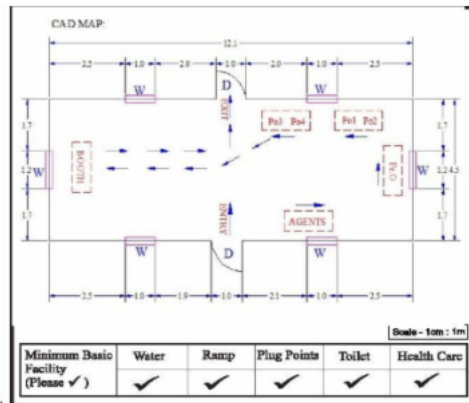

Nazri Naksha

Google Map View

Polling Station Building Front View

Polling Station Front View

Cad View

Key MAP View