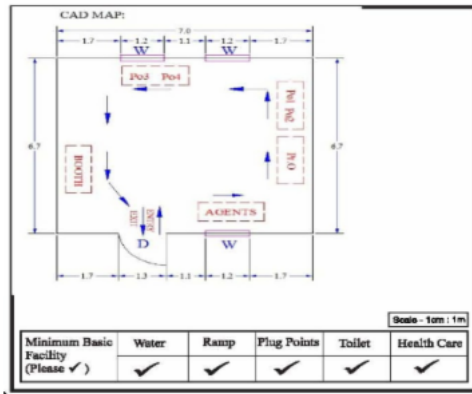

Nazri Naksha

Google Map View

Polling Station Building Front View

Polling Station Front View

Cad View

Key MAP View