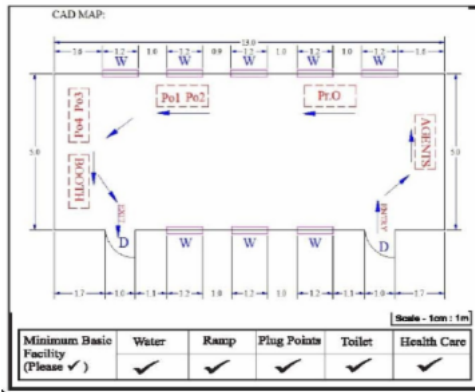

Nazri Naksha

Google Map View

Polling Station Building Front View

Polling Station Front View

Cad View

Key MAP View