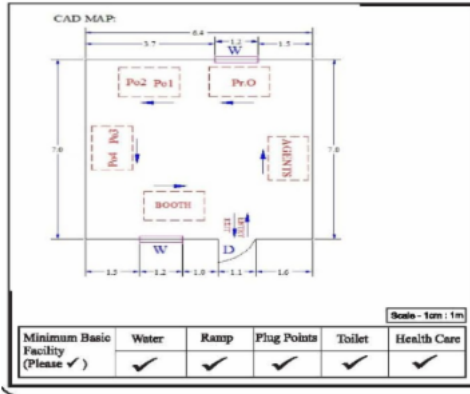

Nazri Naksha

Google Map View

Polling Station Building Front View

Polling Station Front View

Cad View

Key MAP View