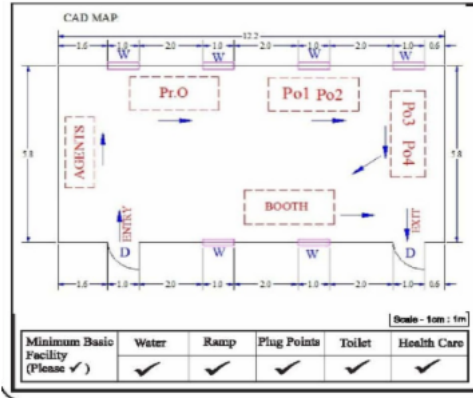

Nazri Naksha

Google Map View

Polling Station Building Front View

Polling Station Front View

Cad View

Key MAP View