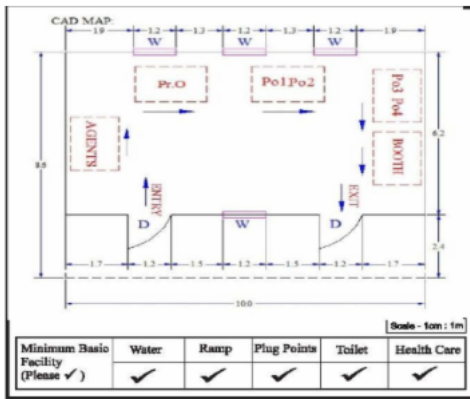

Nazri Naksha

Google Map View

Polling Station Building Front View

Polling Station Front View

Cad View

Key MAP View