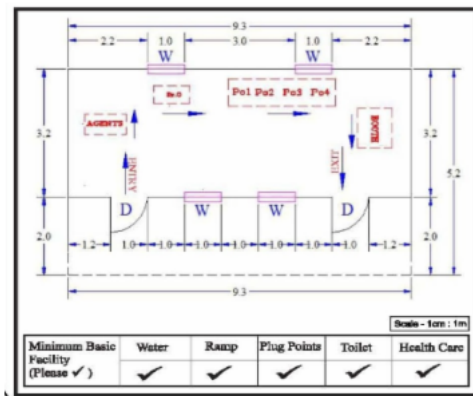

Nazri Naksha

Google Map View

Polling Station Building Front View

Polling Station Front View

Cad View

Key MAP View