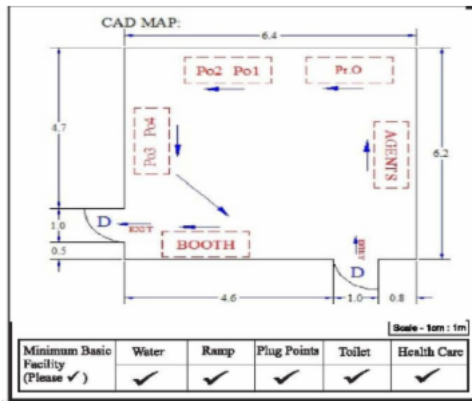

Nazri Naksha

Google Map View

Polling Station Building Front View

Polling Station Front View

Cad View

Key MAP View