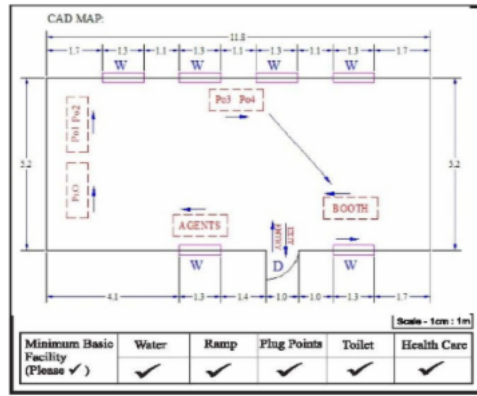

Nazri Naksha

Google Map View

Polling Station Building Front View

Polling Station Front View

Cad View

Key MAP View