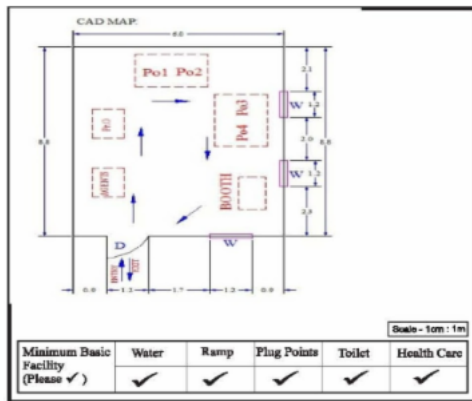

Nazri Naksha

Google Map View

Polling Station Building Front View

Polling Station Front View

Cad View

Key MAP View