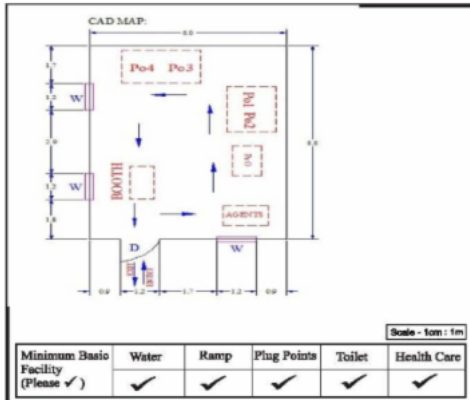

Nazri Naksha

Google Map View

Polling Station Building Front View

Polling Station Front View

Cad View

Key MAP View