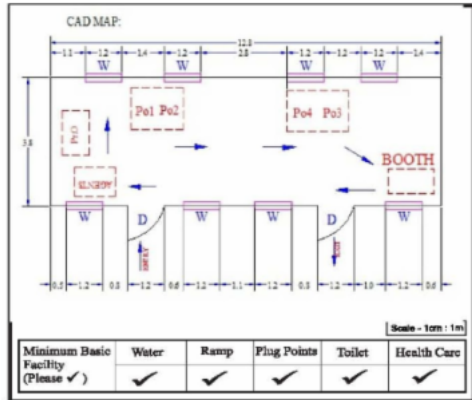

Nazri Naksha

Google Map View

Polling Station Building Front View

Polling Station Front View

Cad View

Key MAP View