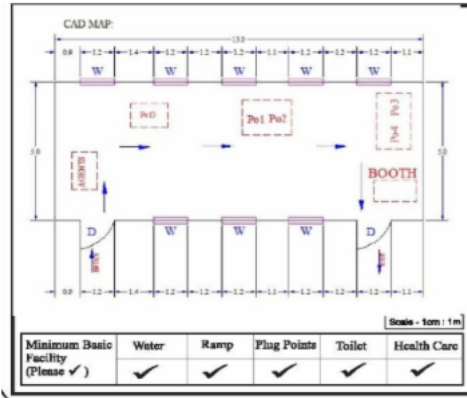

Nazri Naksha

Google Map View

Polling Station Building Front View

Polling Station Front View

Cad View

Key MAP View