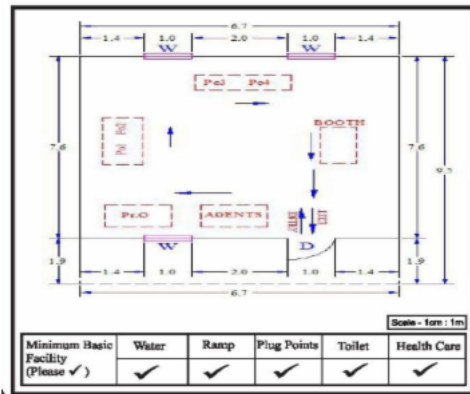

Nazri Naksha

Google Map View

Polling Station Building Front View

Polling Station Front View

Cad View

Key MAP View