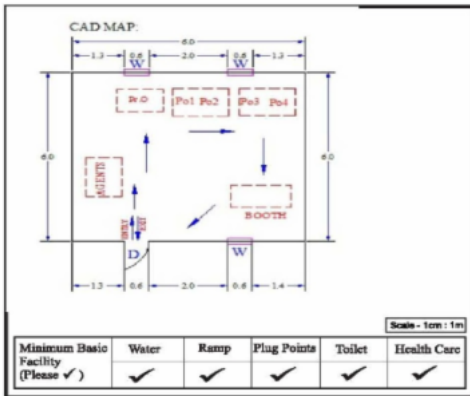

Nazri Naksha

Google Map View

Polling Station Building Front View

Polling Station Front View

Cad View

Key MAP View