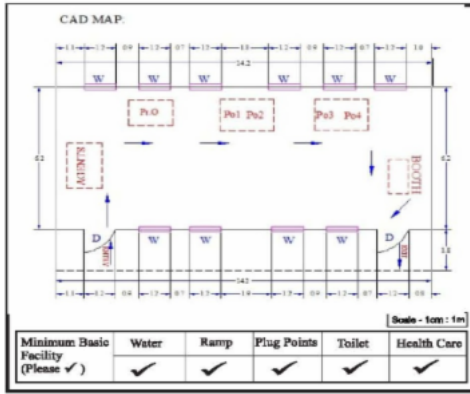

Nazri Naksha

Google Map View

Polling Station Building Front View

Polling Station Front View

Cad View

Key MAP View