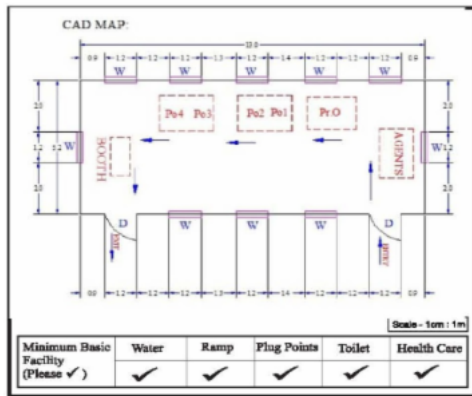

Nazri Naksha

Google Map View

Polling Station Building Front View

Polling Station Front View

Cad View

Key MAP View