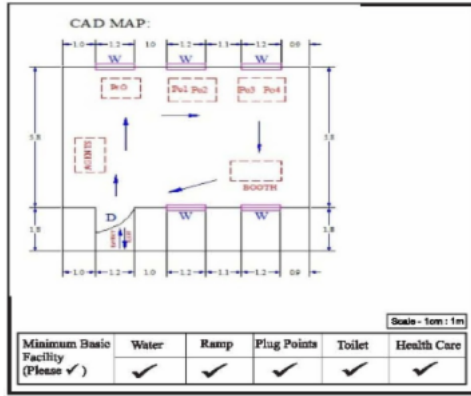

Nazri Naksha

Google Map View

Polling Station Building Front View

Polling Station Front View

Cad View

Key MAP View