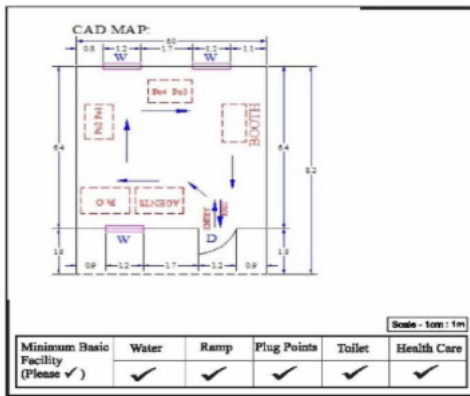

Nazri Naksha

Google Map View

Polling Station Building Front View

Polling Station Front View

Cad View

Key MAP View