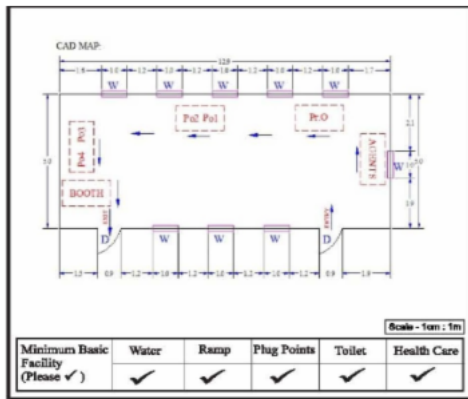

Nazri Naksha

Google Map View

Polling Station Building Front View

Polling Station Front View

Cad View

Key MAP View