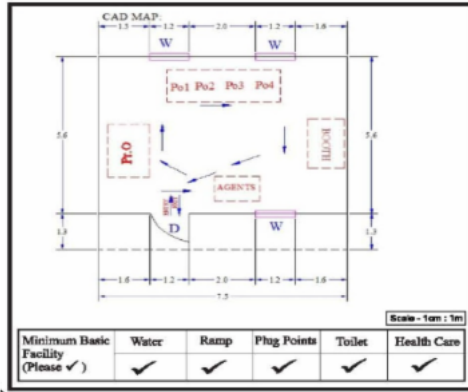

Nazri Naksha

Google Map View

Polling Station Building Front View

Polling Station Front View

Cad View

Key MAP View