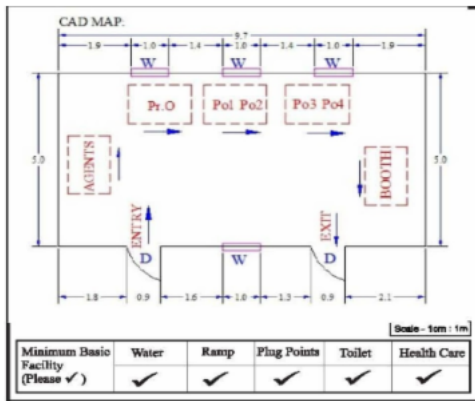

Nazri Naksha

Google Map View

Polling Station Building Front View

Polling Station Front View

Cad View

Key MAP View