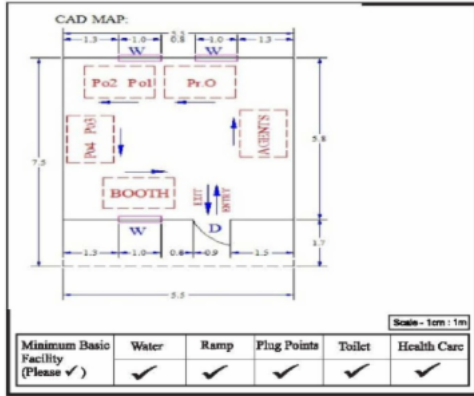

Nazri Naksha

Google Map View

Polling Station Building Front View

Polling Station Front View

Cad View

Key MAP View