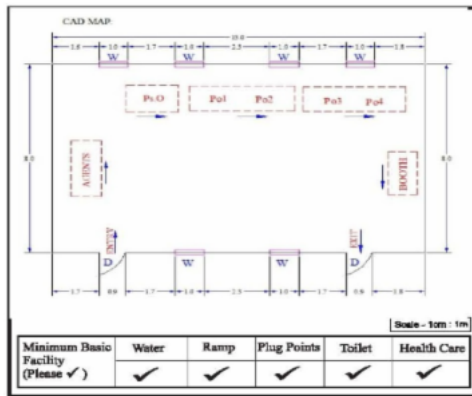

Nazri Naksha

Google Map View

Polling Station Building Front View

Polling Station Front View

Cad View

Key MAP View