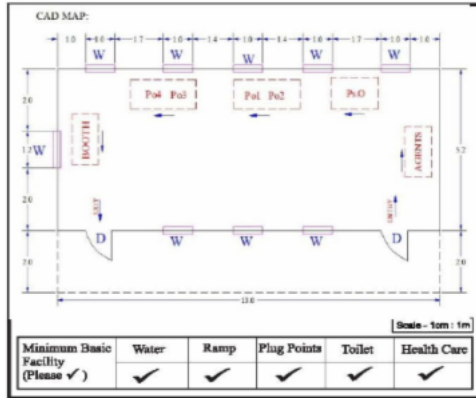

Nazri Naksha

Google Map View

Polling Station Building Front View

Polling Station Front View

Cad View

Key MAP View