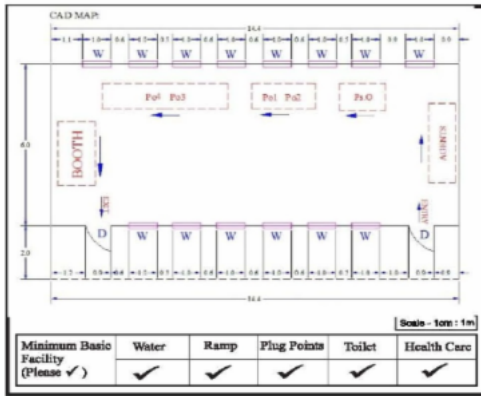

Nazri Naksha

Google Map View

Polling Station Building Front View

Polling Station Front View

Cad View

Key MAP View