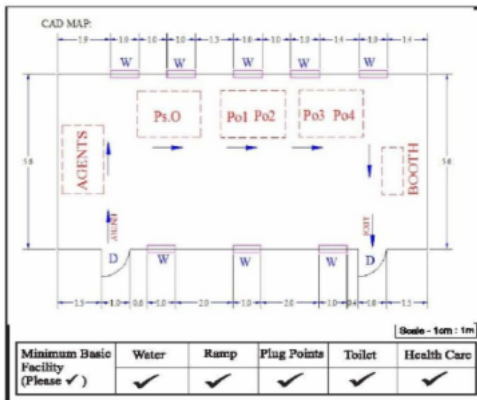

Nazri Naksha

Google Map View

Polling Station Building Front View

Polling Station Front View

Cad View

Key MAP View