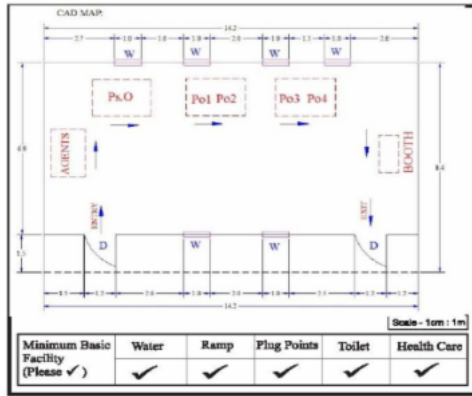

Nazri Naksha

Google Map View

Polling Station Building Front View

Polling Station Front View

Cad View

Key MAP View