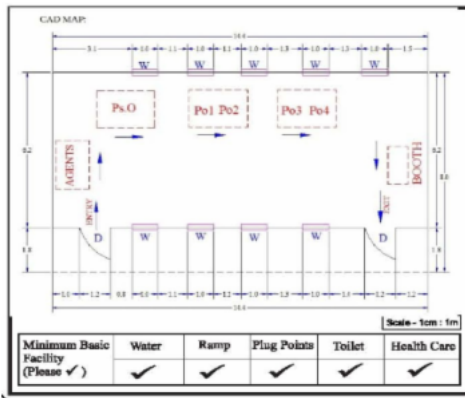

Nazri Naksha

Google Map View

Polling Station Building Front View

Polling Station Front View

Cad View

Key MAP View