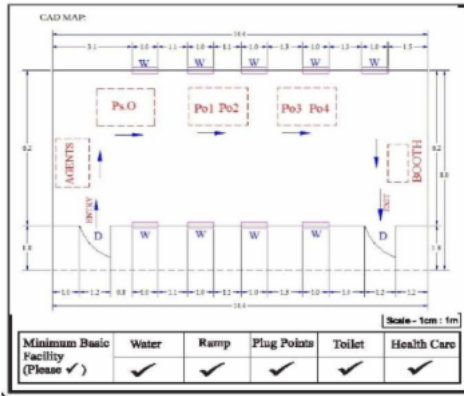

Nazri Naksha

Google Map View

Polling Station Building Front View

Polling Station Front View

Cad View

Key MAP View