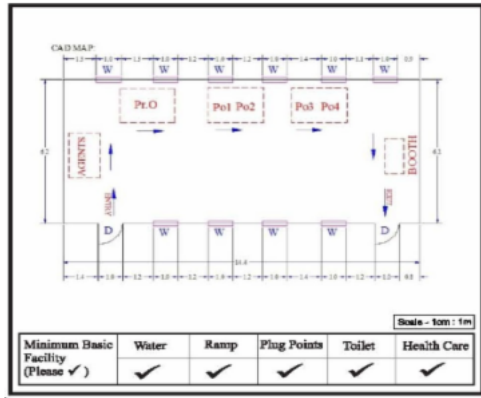

Nazri Naksha

Google Map View

Polling Station Building Front View

Polling Station Front View

Cad View

Key MAP View