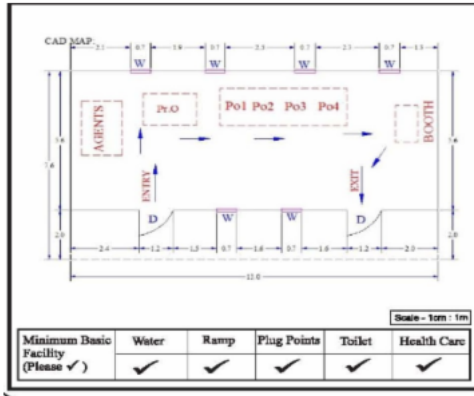

Nazri Naksha

Google Map View

Polling Station Building Front View

Polling Station Front View

Cad View

Key MAP View