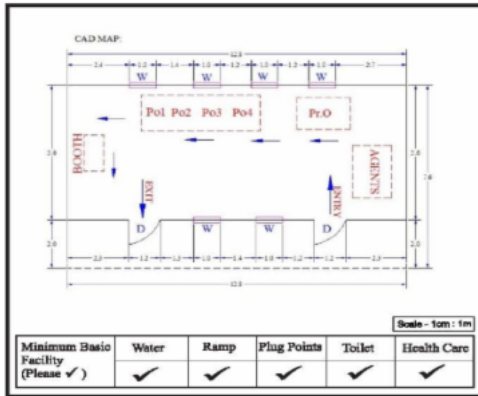

Nazri Naksha

Google Map View

Polling Station Building Front View

Polling Station Front View

Cad View

Key MAP View