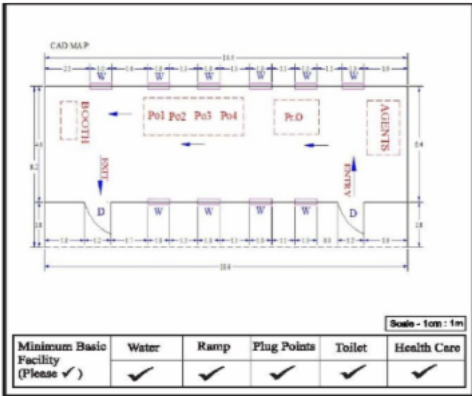

Nazri Naksha

Google Map View

Polling Station Building Front View

Polling Station Front View

Cad View

Key MAP View