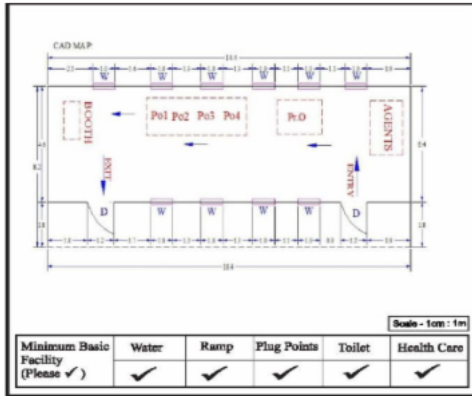

Nazri Naksha

Google Map View

Polling Station Building Front View

Polling Station Front View

Cad View

Key MAP View