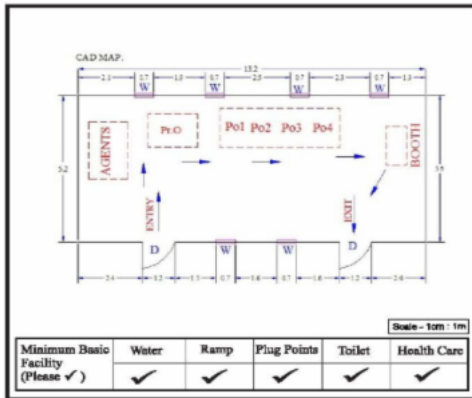

Nazri Naksha

Google Map View

Polling Station Building Front View

Polling Station Front View

Cad View

Key MAP View