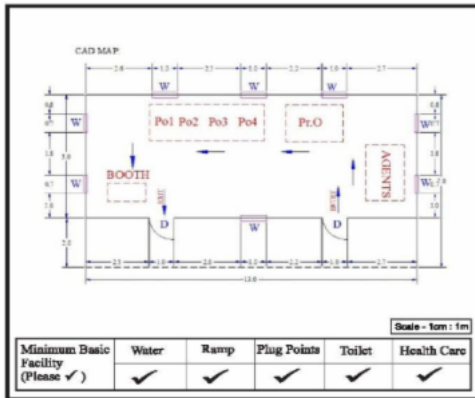

Nazri Naksha

Google Map View

Polling Station Building Front View

Polling Station Front View

Cad View

Key MAP View