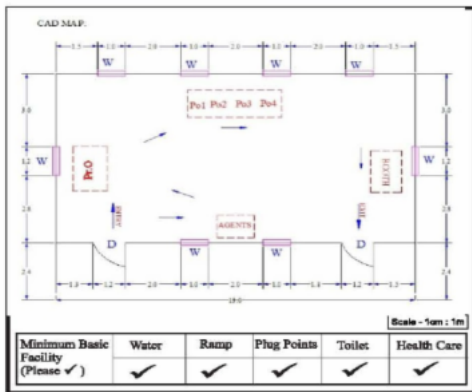

Nazri Naksha

Google Map View

Polling Station Building Front View

Polling Station Front View

Cad View

Key MAP View