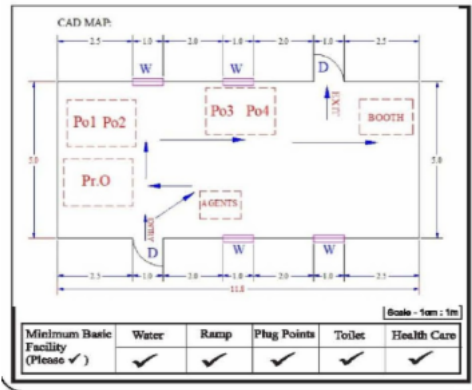

Nazri Naksha

Google Map View

Polling Station Building Front View

Polling Station Front View

Cad View

Key MAP View