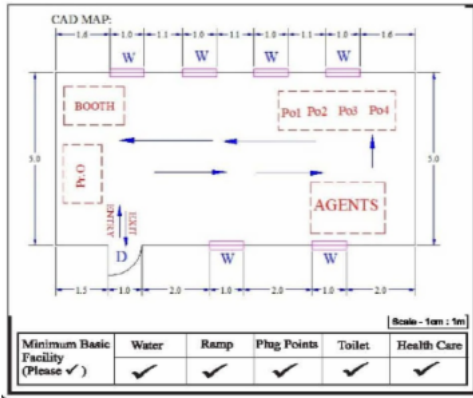

Nazri Naksha

Google Map View

Polling Station Building Front View

Polling Station Front View

Cad View

Key MAP View