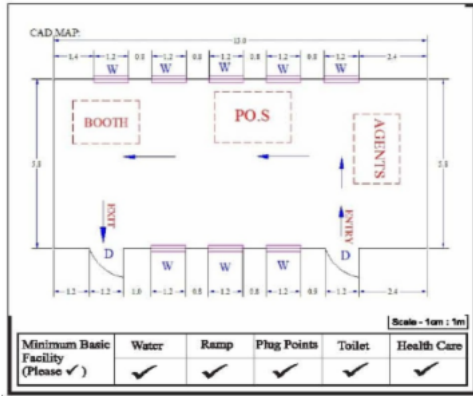

Nazri Naksha

Google Map View

Polling Station Building Front View

Polling Station Front View

Cad View

Key MAP View